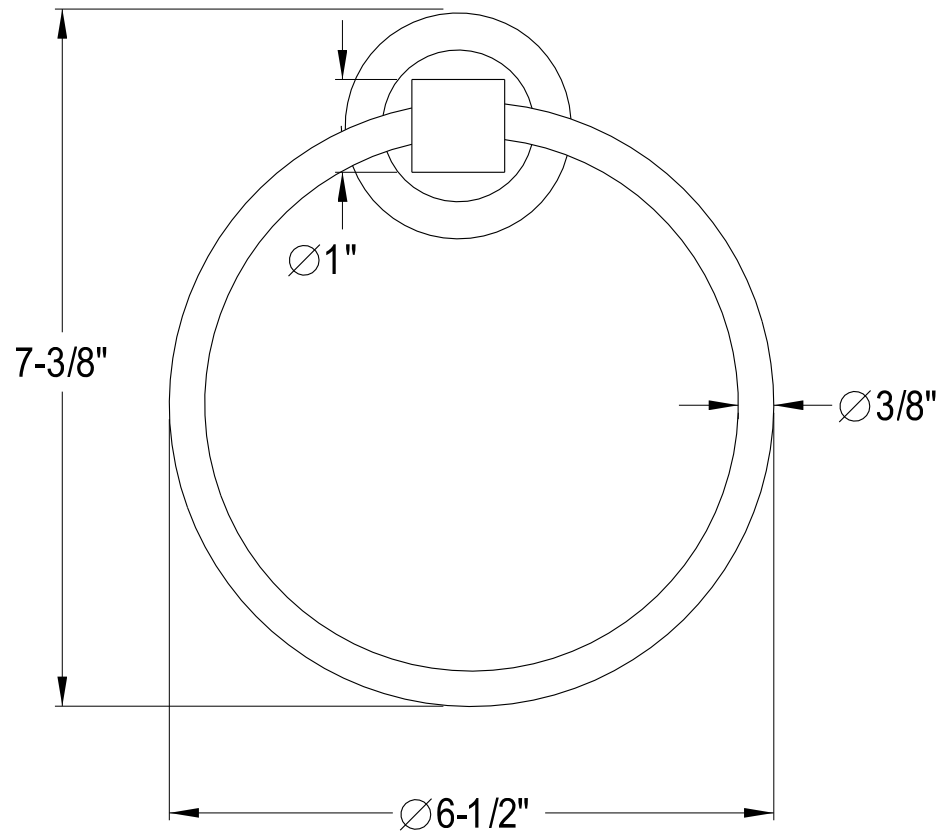

BA8211C,SN

24" Towel Bar

BA8214C,SN

6" Towel Ring

BA8217C, SN

Robe Hook

BA8218C,SN

Toilet Paper Holder